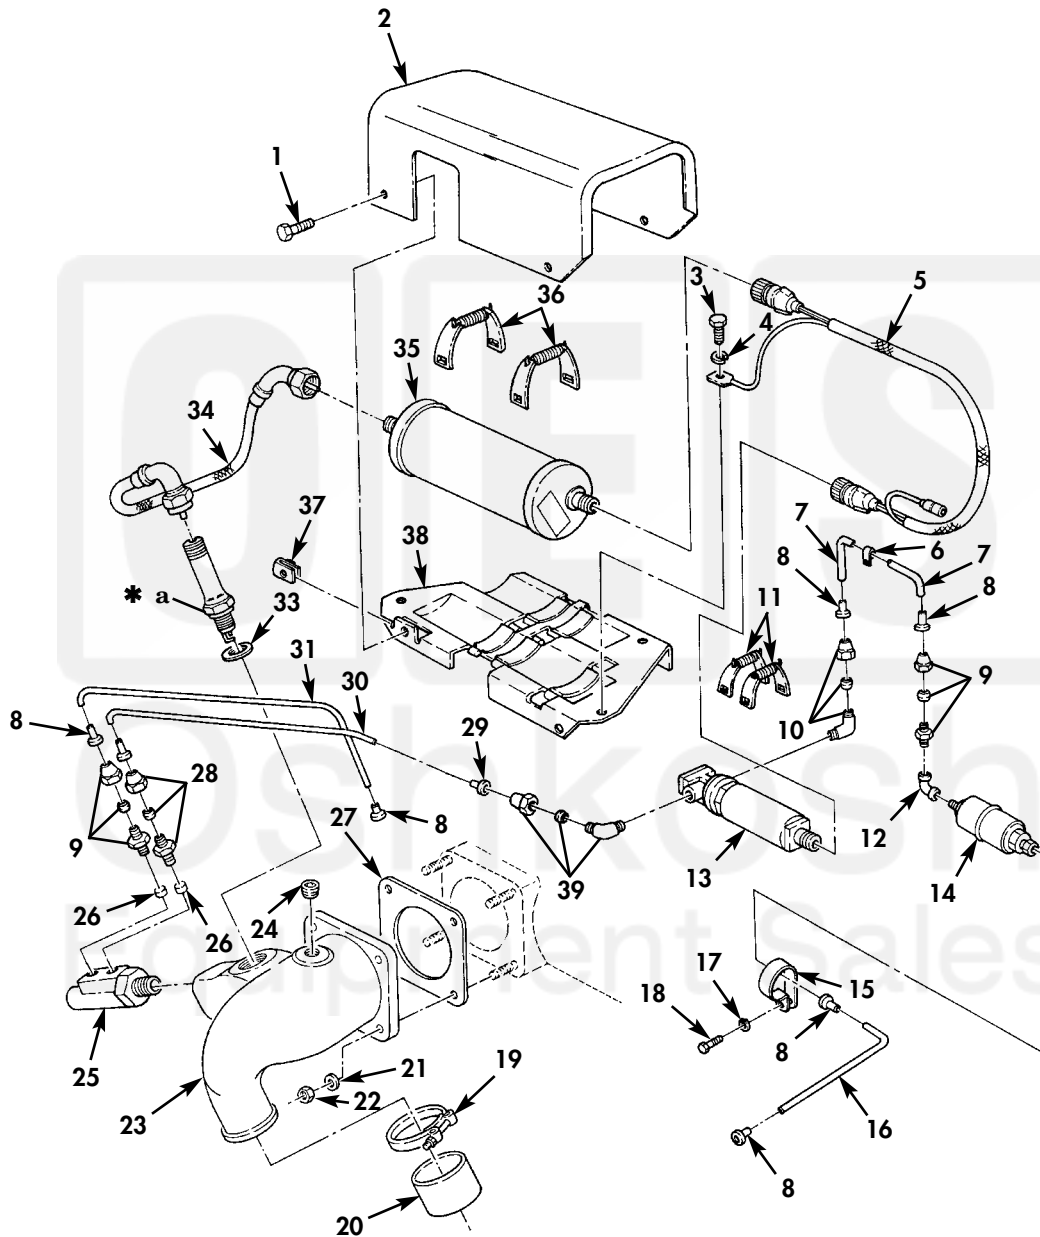

FIELD AND SUSTAINMENT MAINTENANCE
REPAIR PARTS AND SPECIAL TOOLS LIST

TRUCK, CARGO: 2-1/2-TON, 6X6, M44A2 SERIES TRUCKS (MULTIFUEL)

* a PART OF ITEM 32

Figure 27. Flame Heater and Related Parts.

(1) ITEM NO	(2) SMR CODE	(3) NSN	(4) CAGEC	(5) PART NUMBER	(6) DESCRIPTION AND USABLE ON CODE (UOC)	(7) QTY
GROUP 0311 ENGINE STARTING AIDS						
FIG. 27 FLAME HEATER AND RELATED PARTS						
1	PAOZZ	5306-00-741-4584	19207	7414584	BOLT, ASSEMBLED WASH.....	4
2	PAOZZ	5340-00-455-9506	19207	11641764	COVER, ACCESS.....	1
3	PAOZZ	5305-00-068-0511	80204	B1821BH038C125N	SCREW, CAP, HEXAGON H.....	3
4	PAOZZ	5310-00-407-9566	96906	MS35338-45	WASHER, LOCK.....	3
5	PAOZZ	6150-00-119-3919	19207	11641760	WIRING HARNESS, BRAN.....	1
6	PAOZZ	5340-00-282-7519	96906	MS21333-34	CLAMP, LOOP.....	1
7	MOOZZ		19207	11609976-25	TUBE MAKE FROM TUBING, P/N 0375529-00, LENGTH AS REQUIRED.....	1
8	PAOZZ	4730-01-041-5271	19207	11642119	INSERT, TUBE FITTING.....	6
9	PAOZZ	4730-00-289-1242	30327	88-LB-04X02	ADAPTER, STRAIGHT, PI.....	2
10	PAOZZ	4730-00-484-0558	19207	10914556	ELBOW, PIPE TO TUBE.....	1
11	PAOZZ	5342-00-178-6079	19207	11610367	CLAMP SPACE ASSEMBL.....	2
12	PAOZZ	4730-00-448-5214	21450	444514	ELBOW, PIPE.....	1
13	PAOZZ	2910-00-907-0653	19207	10951192	PUMP, FUEL, ELECTRICA.....	1
14	PAOZZ	2910-00-884-1211	64829	6665431	FILTER, FLUID.....	1
15	PAOZZ	5340-00-178-6066	19207	11641739	CLAMP, LOOP.....	1
16	MOOZZ		19207	11609976-6	TUBE MAKE FROM TUBING, P/N 0375529-00, 18 INCHES LONG.....	1
17	PAOZZ	5310-00-959-4675	96906	MS35340-46	WASHER, LOCK.....	1
18	PAOZZ	5305-00-115-9526	80204	B1821BH038C075D	SCREW, CAP, HEXAGON H.....	1
19	PAOZZ	4730-00-087-5644	19207	7748839-5	CLAMP, HOSE.....	2
20	PAOZZ	4720-01-095-2429	19207	10935282-2	HOSE, AIR DUCT.....	1
21	PAOZZ	5310-00-959-4679	96906	MS35340-45	WASHER, LOCK.....	4
22	PAOZZ	5310-00-880-7744	96906	MS51967-5	NUT, PLAIN, HEXAGON.....	4
23	PAOZZ	2930-00-087-5545	19207	11642116	WATER OUTLET, ENGINE.....	1
24	PAOZZ	4730-00-018-9566	58536	A-A-59616ACABCA	PLUG, PIPE.....	1
25	PAOZZ	4730-00-119-3915	19207	11641827	RESTRICTOR, FLUID FL.....	1
26	PAOZZ	4330-00-487-2773	19207	11610365	FILTERING DISK, FLUI.....	2
27	PAOZZ	5330-00-899-4483	19207	10889770	GASKET.....	1
28	PAOZZ	4730-00-278-8368	30427	81-LB-04	ADAPTOR STRAIGHT.....	1
29	PAOZZ	4730-01-087-8752	19207	11682596	INSERT, TUBE FITTING.....	2
30	MOOZZ		19207	11682706-2	TUBING, PLASTIC MAKE FROM TUBING, P/N 11682706, LENGTH AS REQUIRED.....	1
31	MOOZZ		19207	11682705-2	TUBING, PLASTIC MAKE FROM TUBING, P/N 11682705, LENGTH AS REQUIRED.....	1
32	PAOZZ	2920-00-711-5829	19207	7335556	SPARK PLUG.....	1
33	PAOZZ	5330-01-444-9183	81348	AMS-HH-G-101 7Y1 STJ	.GASKET.....	1
34	PAOZZ	5995-00-119-3916	19207	11641776	CABLE AND CONDUIT A.....	1
35	PAOZZ	2920-00-770-1641	OAF14	305001	IGNITION UNIT, MANIF.....	1
36	PAOZZ	5340-00-178-6078	19207	11610366	CLAMP ASSEMBLY, EXCI.....	2
37	PAOZZ	5310-00-999-0897	19207	7760064	NUT, SHEET SPRING.....	4
38	PAOZZ	5340-00-119-3917	19207	11641763	BRACKET, EXCITER AND.....	1
39	PAOZZ	4730-00-078-9773	30327	89-LB-02X02	ELBOW, PIPE TO TUBE.....	1